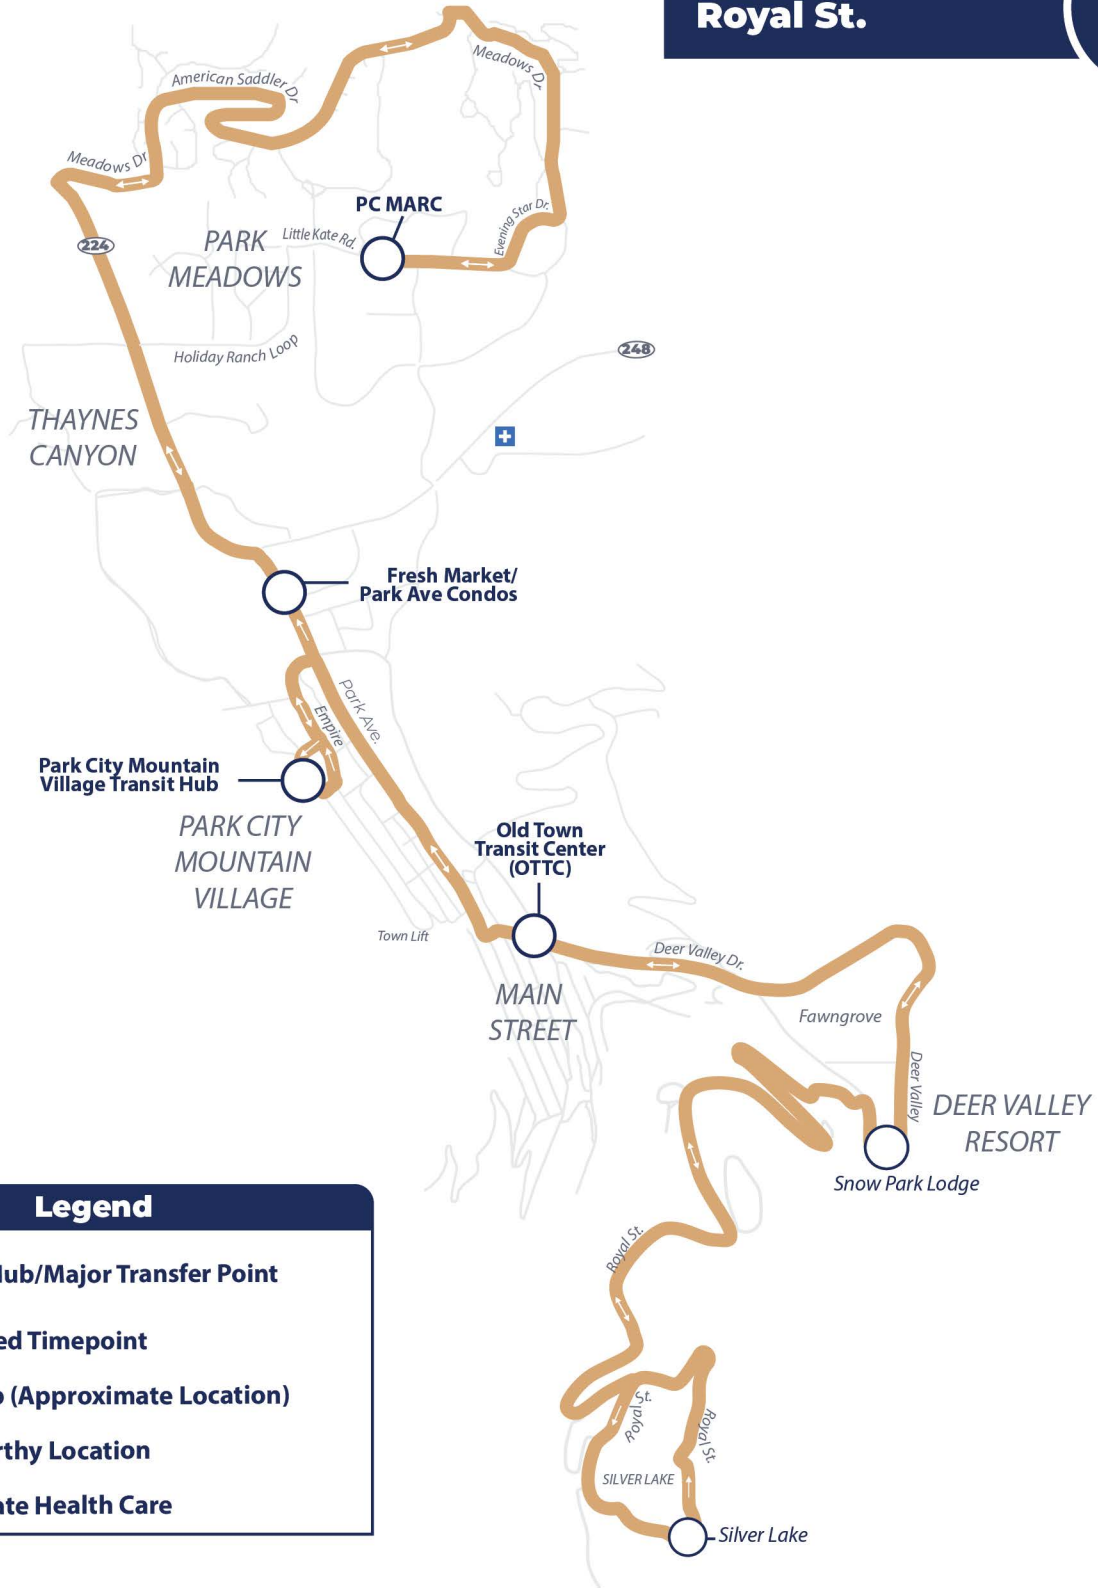

20 Tan Meadows Dr. & Royal St.

Legend

 **Transit Hub/Major Transfer Point**

 **Scheduled Timepoint**

 **Bus Stop (Approximate Location)**

 **Noteworthy Location**

 **Immediate Health Care**

20 Tan schedule:

To Silver Lake

PC MARC	8:08	9:58	11:48	13:38	15:28
Evening Star	8:10	10:00	11:50	13:40	15:30
Park Meadows Country Club	8:13	10:03	11:53	13:43	15:33
Meadows Dr. & SR224	8:20	10:10	12:00	13:50	15:40
Fresh Market West	8:25	10:15	12:05	13:55	15:45
PC Mtn.	8:28	10:18	12:08	13:58	15:48
OTTC	8:36	10:26	12:16	14:06	15:56
Deer Valley Resort	8:42	10:32	12:22	14:12	16:02
Ontario Lodge	8:48	10:38	12:28	14:18	16:08
Silver Lake	8:52	10:42	12:32	14:22	16:12

To Park Meadows

Silver Lake	8:57	10:47	12:37	14:27	16:17
Ontario Lodge	9:00	10:50	12:40	14:30	16:20
Deer Valley Resort	9:12	11:02	12:52	14:42	16:32
OTTC	9:22	11:12	13:02	14:52	16:42
PC Mtn.	9:30	11:20	13:10	15:00	16:50
Fresh Market	9:34	11:24	13:14	15:04	16:54
Meadows Dr. & SR224	9:38	11:28	13:18	15:08	16:58
Park Meadows Country Club	9:43	11:33	13:23	15:13	17:03
Evening Star	9:46	11:36	13:26	15:16	17:06
PC MARC	9:47	11:37	13:27	15:17	17:07